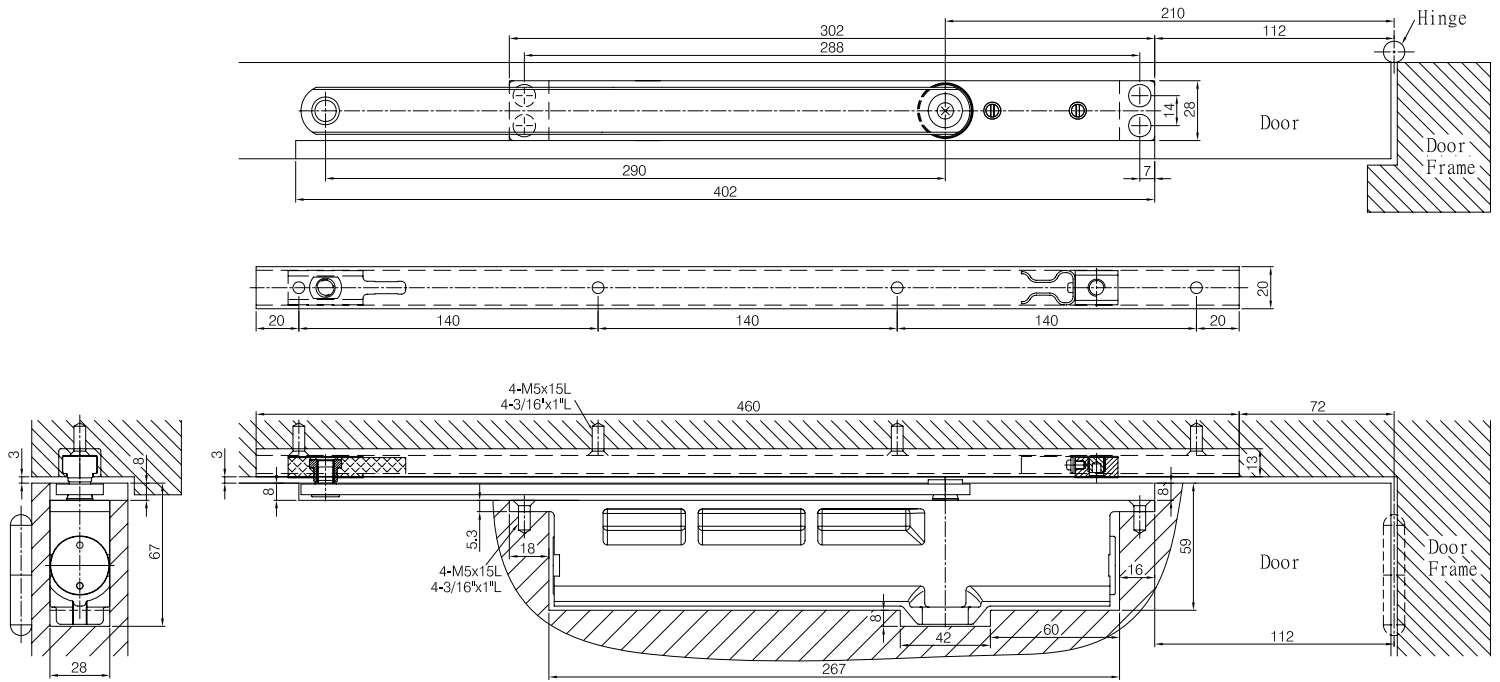

Parts & Assemble

NO	Parts	QTY
①	Body	1
②	Main arm	1
③	Track	1
④	Sliding part	1
⑤	Spring plate	1
⑥	Fixing part	1
⑦	Wrench 4mm	1
⑧	Fixing screw M8	1
⑨	Wrench 5mm	1
⑩	M6x12L	1
⑪	Washer	1
⑫	M5x15L	4
⑬	3/16"x1"L(Wooder screw)	4
⑭	M5x15L	4
⑮	3/16"x1"L(Wooder screw)	4

Speed adjustment

Hold open adjustment

Suitable for RH/LH USE

INSTALLATION

Concealed Door Closer

Right hand opening

Left hand opening