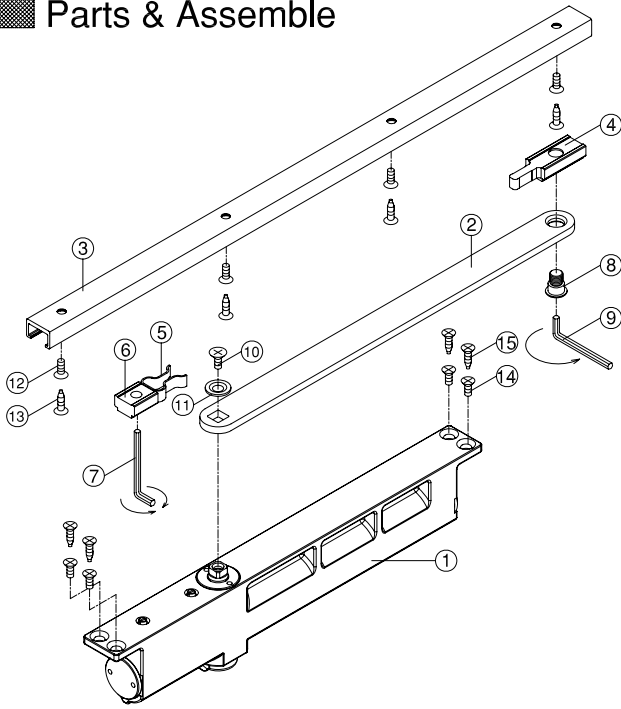

Parts & Assemble

NO	Parts	QTY
①	Body	1
②	Main arm	1
③	Track	1
④	Sliding part	1
⑤	Spring plate	1
⑥	Fixing part	1
⑦	Wrench 4mm	1
⑧	Fixing screw M8	1
⑨	Wrench 5mm	1
⑩	M6x12L	1
⑪	Washer	1
⑫	M5x15L	4
⑬	3/16"x1"L(Wooder screw)	4
⑭	M5x15L	4
⑮	3/16"x1"L(Wooder screw)	4

Speed adjustment

Hold open adjustment

Suitable for RH/LH USE

INSTALLATION

Concealed Door Closer

Right hand opening

Left hand opening