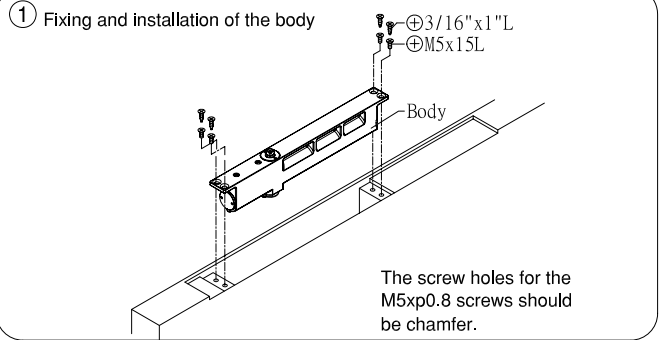

Speed adjustment

Hold open adjustment

Suitable for RH/LH USE

INSTALLATION

Concealed Door Closer

Right hand opening

Left hand opening