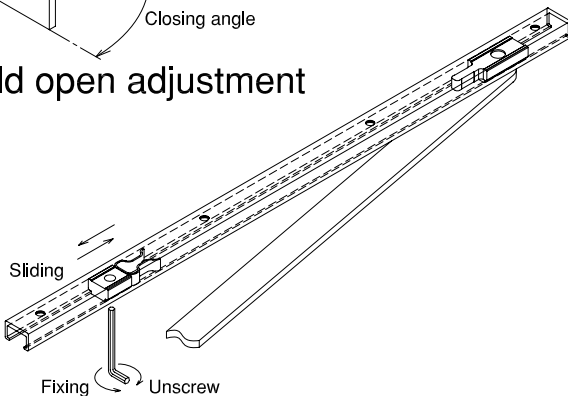

Parts & Assemble

NO	Parts	QTY
①	Body	1
②	Main arm	1
③	Track	1
④	Sliding part	1
⑤	Spring plate	1
⑥	Fixing part	1
⑦	Wrench 4mm	1
⑧	Fixing screw M8	1
⑨	Wrench 5mm	1
⑩	M6x12L	1
⑪	Washer	1
⑫	M5x15L	4
⑬	3/16"x1"L(Wooder screw)	4
⑭	M5x15L	4
⑮	3/16"x1"L(Wooder screw)	4

Speed adjustment

Hold open adjustment

Suitable for RH/LH USE

INSTALLATION

Concealed Door Closer

Right hand opening

Left hand opening