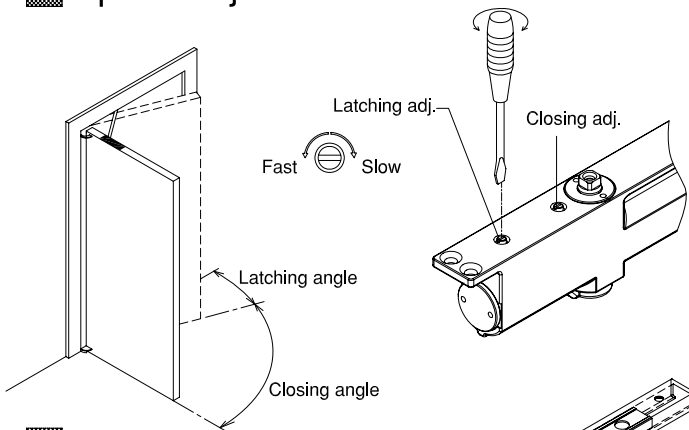

Parts & Assemble

NO	Parts	QTY
①	Body	1
②	Main arm	1
③	Track	1
④	Sliding part	1
⑤	Spring plate	1
⑥	Fixing part	1
⑦	Wrench 4mm	1
⑧	Fixing screw M8	1
⑨	Wrench 5mm	1
⑩	M6x12L	1
⑪	Washer	1
⑫	M5x15L	4
⑬	3/16"x1"L(Wooder screw)	4
⑭	M5x15L	4
⑮	3/16"x1"L(Wooder screw)	4

Speed adjustment

Hold open adjustment

Suitable for RH/LH USE

INSTALLATION

Concealed Door Closer

Right hand opening

Left hand opening