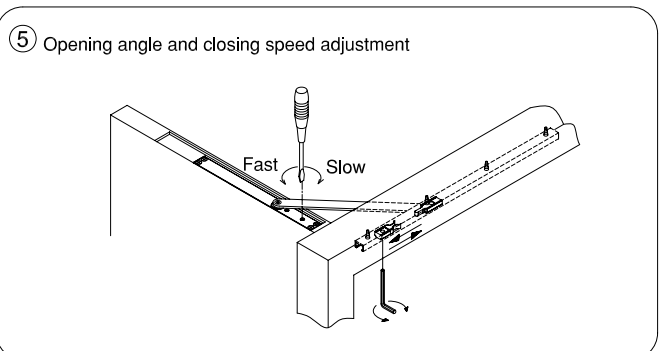

Parts & Assemble

NO	Parts	QTY
①	Body	1
②	Main arm	1
③	Track	1
④	Sliding part	1
⑤	Spring plate	1
⑥	Fixing part	1
⑦	Wrench 4mm	1
⑧	Fixing screw M8	1
⑨	Wrench 5mm	1
⑩	M6x12L	1
⑪	Washer	1
⑫	M5x15L	4
⑬	3/16"x1"L(Wooder screw)	4
⑭	M5x15L	4
⑮	3/16"x1"L(Wooder screw)	4

Speed adjustment

Hold open adjustment

Suitable for RH/LH USE

INSTALLATION

Concealed Door Closer

Right hand opening

Left hand opening