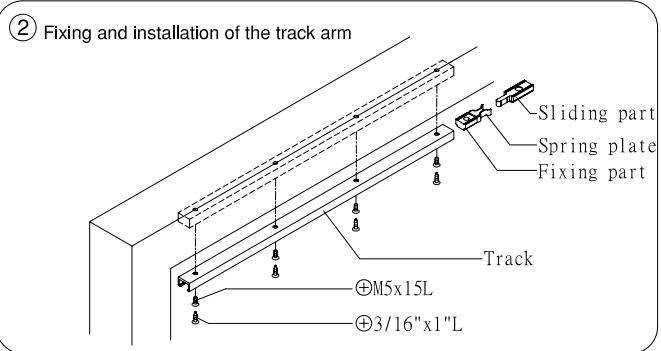

Parts & Assemble

NO	Parts	QTY
①	Body	1
②	Main arm	1
③	Track	1
④	Sliding part	1
⑤	Spring plate	1
⑥	Fixing part	1
⑦	Wrench 4mm	1
⑧	Fixing screw M8	1
⑨	Wrench 5mm	1
⑩	M6x12L	1
⑪	Washer	1
⑫	M5x15L	4
⑬	3/16"x1"L(Wooder screw)	4
⑭	M5x15L	4
⑮	3/16"x1"L(Wooder screw)	4

Speed adjustment

Hold open adjustment

Suitable for RH/LH USE

INSTALLATION

Concealed Door Closer

Right hand opening

Left hand opening