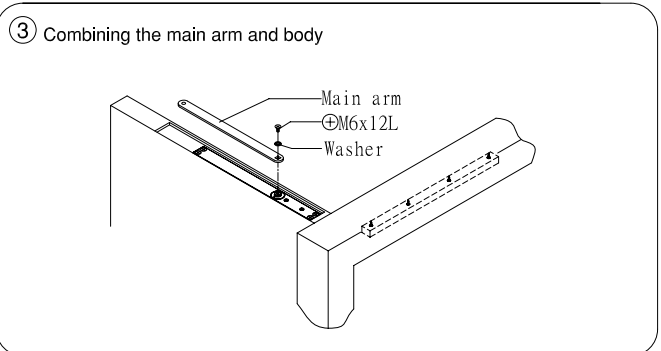

Parts & Assemble

NO	Parts	QTY
①	Body	1
②	Main arm	1
③	Track	1
④	Sliding part	1
⑤	Spring plate	1
⑥	Fixing part	1
⑦	Wrench 4mm	1
⑧	Fixing screw M8	1
⑨	Wrench 5mm	1
⑩	M6x12L	1
⑪	Washer	1
⑫	M5x15L	4
⑬	3/16"x1"L(Wooder screw)	4
⑭	M5x15L	4
⑮	3/16"x1"L(Wooder screw)	4

Speed adjustment

Hold open adjustment

Suitable for RH/LH USE

INSTALLATION

Concealed Door Closer

Right hand opening

Left hand opening